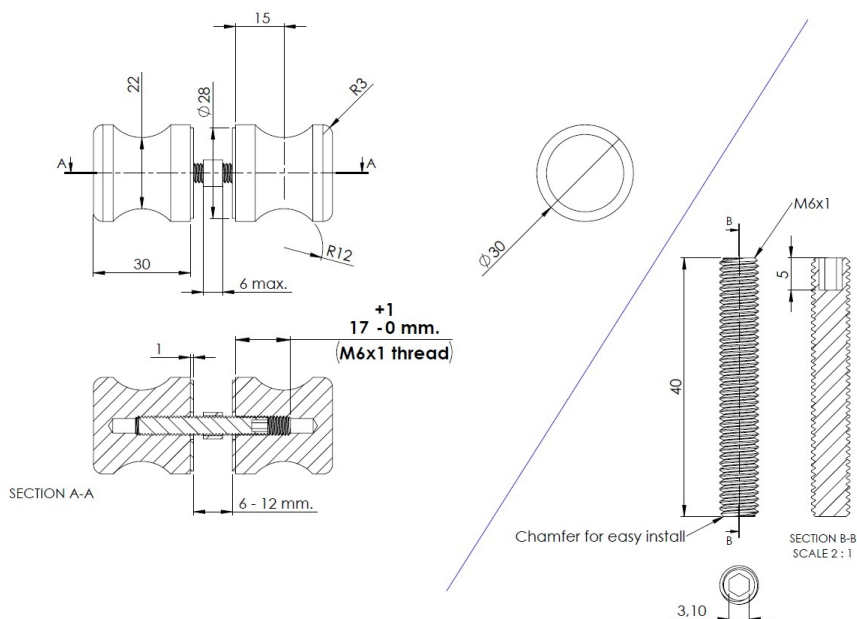

PRODUCT SHEET

Description:

Brass Door Knob "Wien", $\varnothing 30$ mm, Black finish, 6-12mm Glass, Drill Hole $\varnothing 10$ mm

Item number:

15.24.045-5

Units	Box	Carton	HS Code	Barcode
Pair			8302415000	 5704866513494